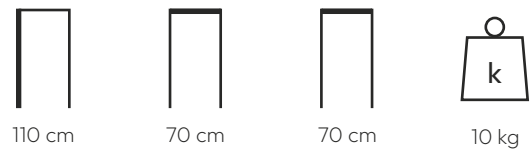

02
BAMBOO TABLE