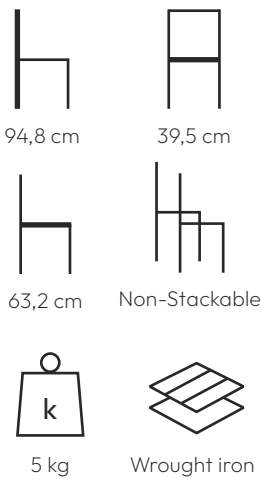

FORJA FOLDABLE

The Forja folding chairs with cushion are a combination of style and practicality. Their wrought iron structure with details on the back adds a touch of unique design

- BARS
- WEDDINGS
- CAFETERIAS
- CATERING
- CEREMONIES
- CHILL OUT
- DINING
- EVENTS
- OUTDOOR
- COUNTRY HOUSES
- GARDEN
- OFFICE
- POOL
- RESTAURANTS
- TERRACE
- CELEBRATION HALLS

VMOSILL229
● Black

VMOSILLO27
● White