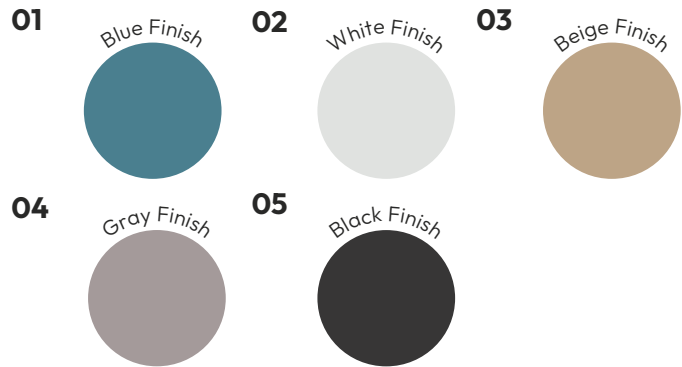

FINISHES

Crafted from ultra-resistant polypropylene, the Crossback chair stands out for its variety of finishes: Blue, ideal for those seeking refreshing and vibrant tones; Beige, providing a softer and neutral essence; White, perfect for those who appreciate simplicity and brightness; Black, a avant-garde choice that adds a modern and sophisticated touch; and Gray, for those looking for an elegant and versatile tone

02
CROSSBACK
WHITE RESIN
VMOSILL010
White