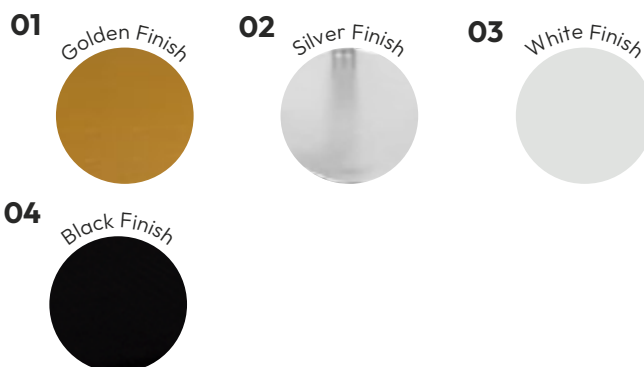

## FINISHES

Crafted from polypropylene, Tiffany chairs stand out for their variety of finishes: Gold, ideal for those seeking a luxurious and radiant touch; Silver, providing an elegant and sophisticated essence; White, perfect for those who appreciate brightness and modernity; and Black, an avant-garde choice that adds a touch of timeless elegance.