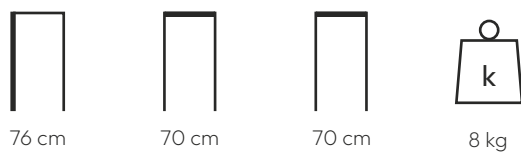

VMOMESA070
Natural